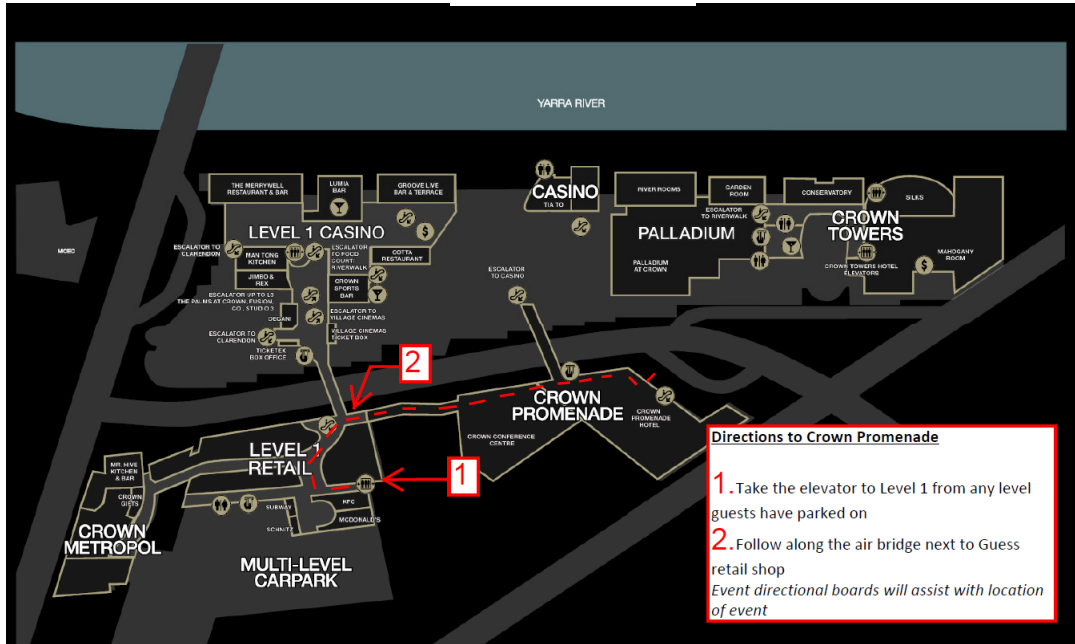

EVENTS & CONFERENCES

Directions to Crown Promenade

1. Take the elevator to Level 1 from any level guests have parked on
2. Follow along the air bridge next to Guess retail shop
Event directional boards will assist with location of event