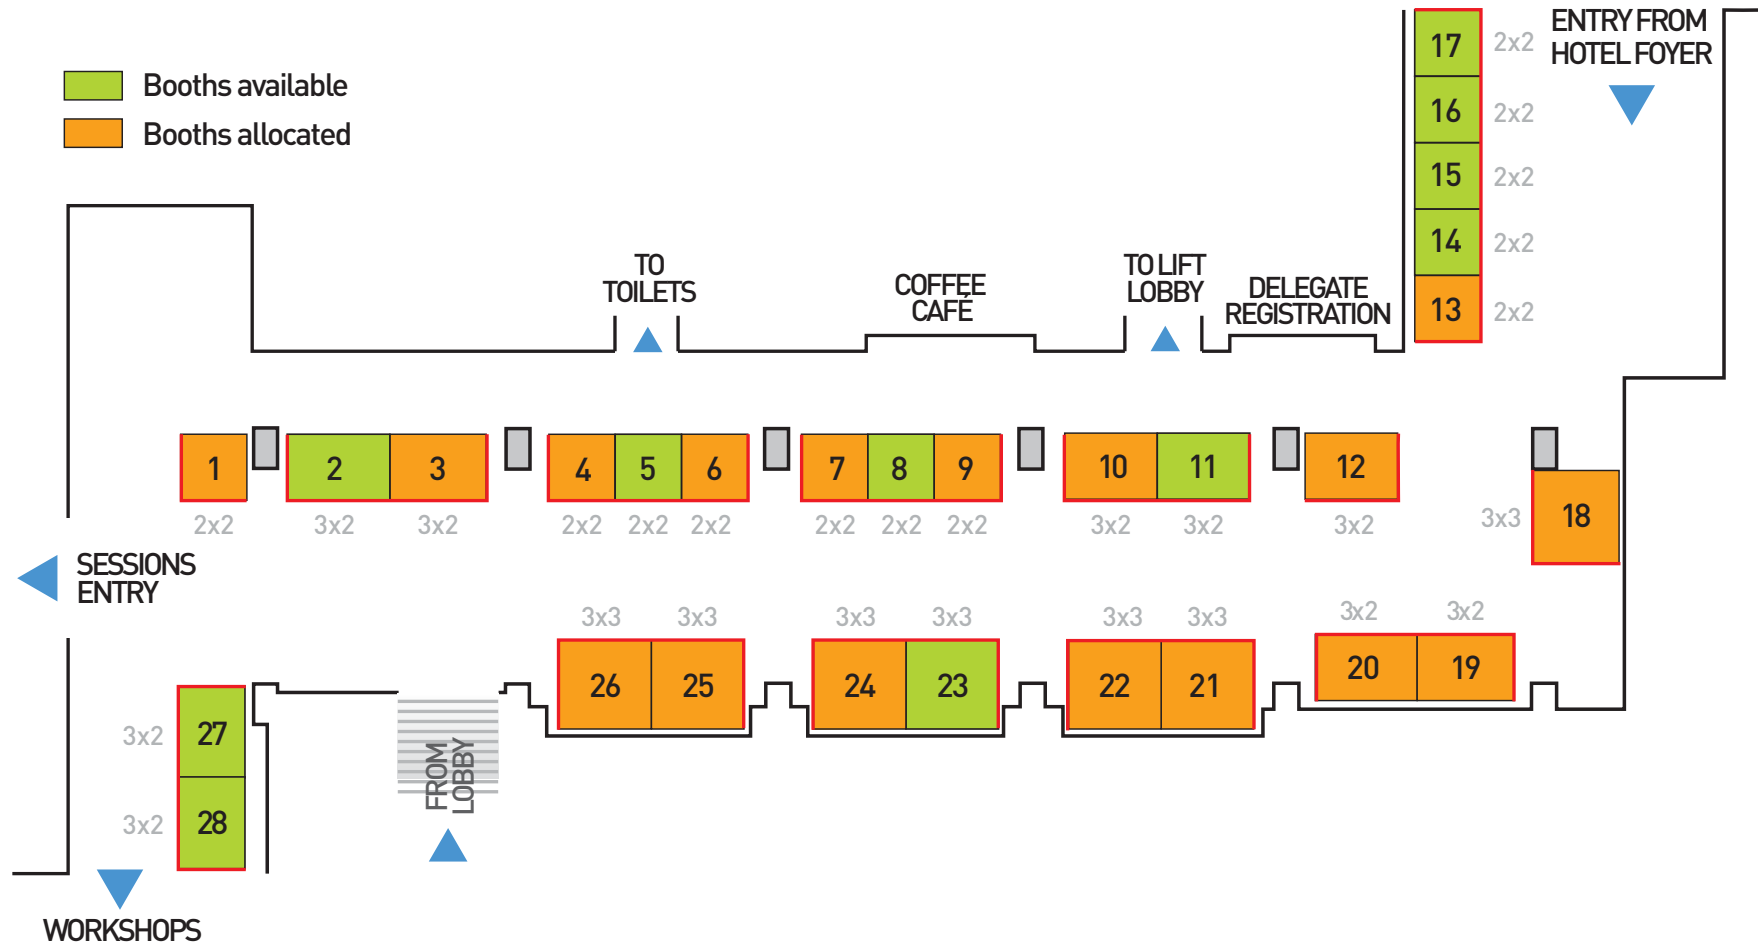

# Frame 2019 Display Booths Layout

As at 18 December 2018

Booths are 2.4m high with both sides and rear wall panels in a white PVC coated face and anodised aluminium frame. All booths are fitted with spotlights, power outlet and fascia with company or organisation name.

A comprehensive Exhibitor Manual is provided for guidance in preparation of booth displays with technical specifications, event timing details, and venue information.