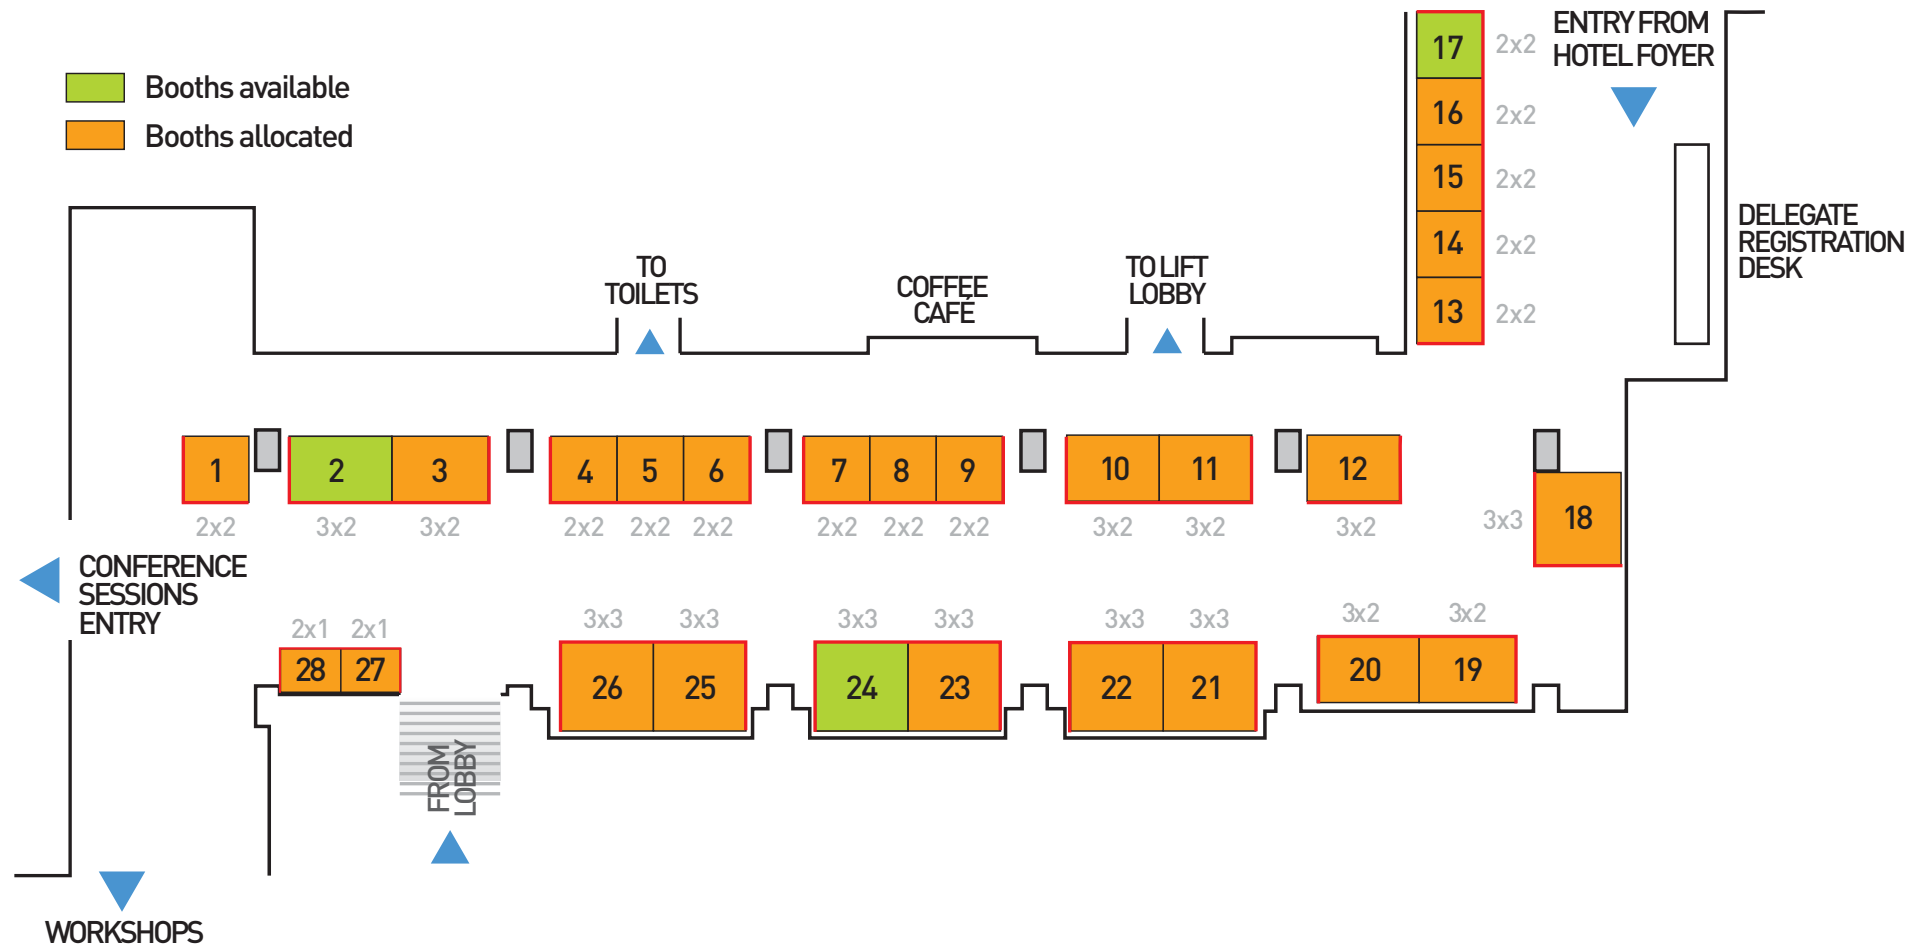

Frame 2019 Display Booths Available Layout

As at 17 May 2019

Booths are 2.4m high with both sides and rear wall panels in a white PVC coated face and anodised aluminium frame. All booths are fitted with spotlights, power outlet and fascia with company or organisation name.

A comprehensive Exhibitor Manual is provided for guidance in preparation of booth displays with technical specifications, event timing details, and venue information.