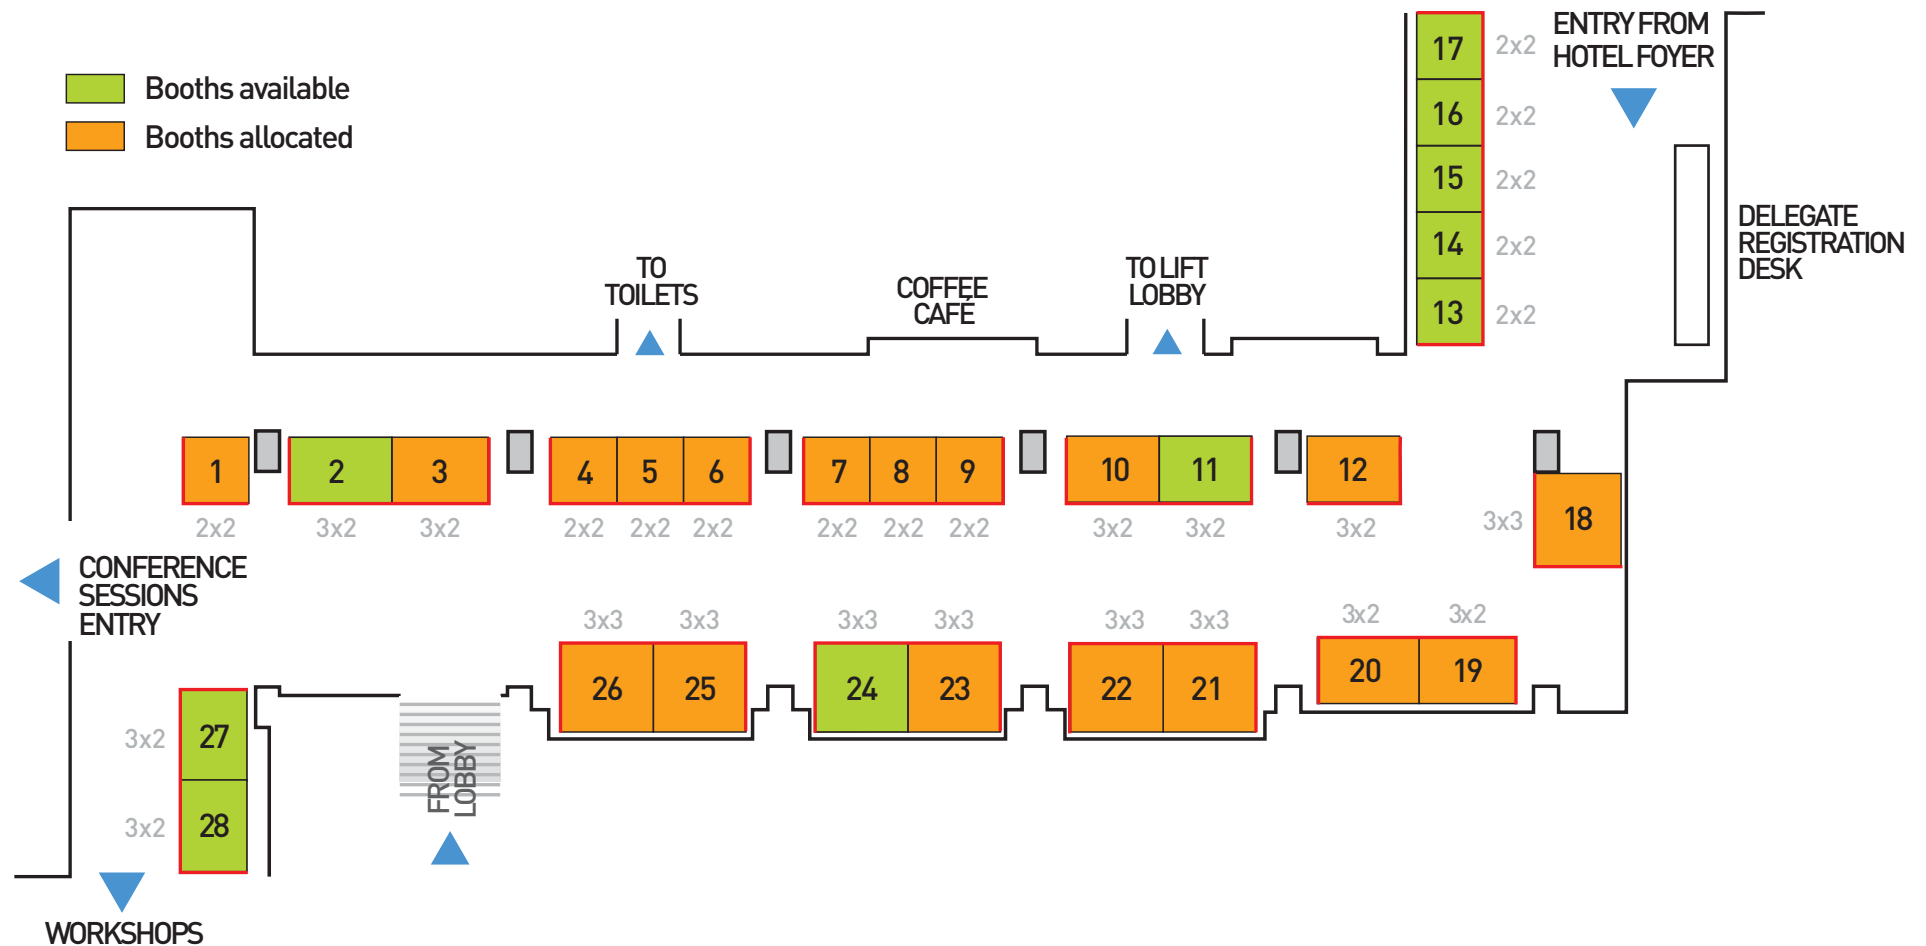

# Frame 2019 Display Booths Available Layout

As at 11 April 2019

Booths are 2.4m high with both sides and rear wall panels in a white PVC coated face and anodised aluminium frame. All booths are fitted with spotlights, power outlet and fascia with company or organisation name.

A comprehensive Exhibitor Manual is provided for guidance in preparation of booth displays with technical specifications, event timing details, and venue information.